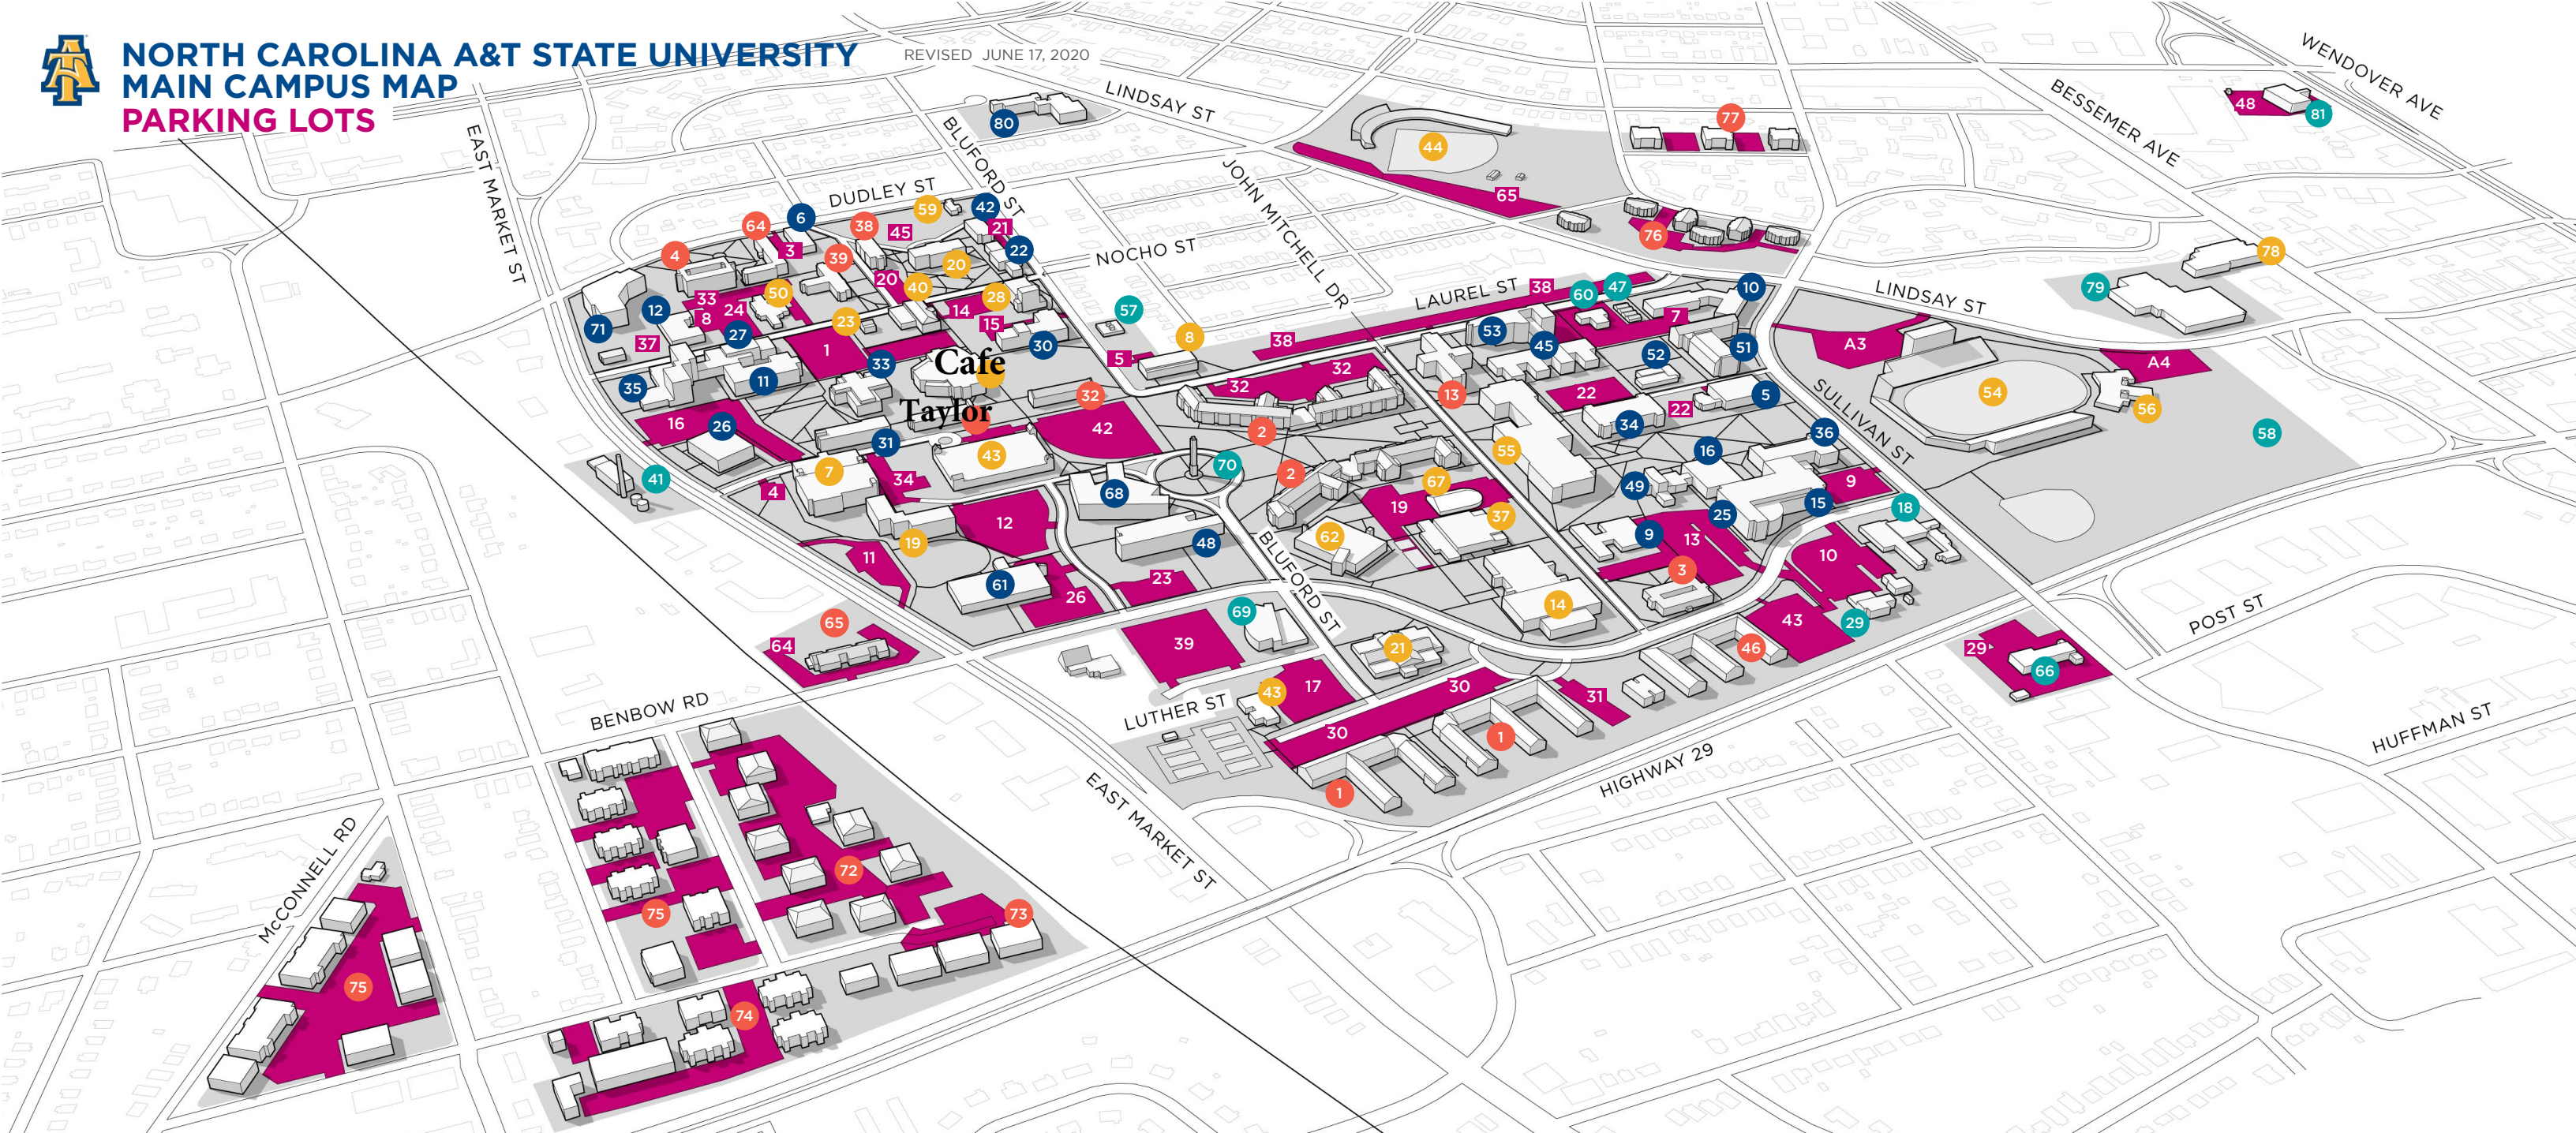

NORTH CAROLINA A&T STATE UNIVERSITY MAIN CAMPUS MAP PARKING LOTS

REVISED JUNE 17, 2020

ACADEMIC

- 5 Barnes Hall - Lot 22
- 6 Benbow Hall - Lot 3
- 9 Campbell Hall - Lot 6
- 10 Carver Hall - Lot 7
- 11 Cherry Hall
- 12 Coltrane Hall - Lots 8, 37
- 15 Craig Hall - Lot 9
- 16 Crosby Hall - Lot 13
- 22 Frazier Hall - Lot 21
- 25 General Classroom Building - Lot 13
- 26 Gibbs Hall - Lot 16
- 27 Graham Hall - Lot 8
- 30 Hines Hall - Lot 15
- 31 Hodgin Hall - Lot 16
- 33 Fort IRC Building
- 34 Marteena Hall - Lot 22
- 35 McNair Hall - Lot 16
- 36 Merrick Hall - Lot 9

- 42 Noble Hall - Lot 21
- 45 Price Hall - Lot 22
- 48 Proctor Hall - Lot 23
- 49 Paul Robeson Theater
- 51 Academic Science Building
- 52 Sockwell Hall
- 53 Smith Hall
- 61 Webb Hall - Lot 26
- 68 Academic Classroom Building
- 71 Engineering Research and Innovation Complex (under construction)
- 80 C.H. Moore Agricultural Research Station

STUDENT SUPPORT

- 7 Bluford Library - Lots 4, 34
- 8 Brown Hall - Lot 5
- 14 Corbett Sports Center
- 19 Dowdy Building - Lots 11, 12
- 20 Dudley Building / University Galleries - Lot 45
- 21 Alumni-Foundation Event Center - Lot 17
- 23 Garrett House
- 28 Harrison Auditorium - Lot 16
- 37 Moore Gym - Lot 19
- 43 Obermeyer Parking Deck
- 44 War Memorial Stadium - Lot 65
- 50 Sebastian Center - Lot 24
- 54 Stadium - Lots A3, A4
- 55 Student Center
- 56 Bryan Fitness and Wellness Center
- 59 The Oaks
- 62 Campus Recreation Center
- 63 Williams Dining Hall - Lot 1
- 67 Aggie Dome - Lot 19
- 78 Band Center

CAMPUS HOUSING

- 1 Aggie Suites - Lots 30, 31
- 2 Aggie Village - Lot 32
- 3 Alex Haley Hall - Lot 13
- 4 Barbee Hall - Lot 33
- 13 Cooper Hall
- 17 Curtis Hall
- 32 Holland Hall
- 38 Morrison Hall
- 39 Morrow Hall
- 46 Pride Hall - Lot 43
- 64 Vanstory Hall - Lot 33
- 65 Aggie Terrace - Lot 47
- 72 Collegiate Commons Apartments
- 73 Campus Edge Apartments
- 74 Sebastian Place Apartments
- 75 Sebastian Village Apartments
- 76 Aggie Pointe Apartments
- 77 Preeminent Pointe Apartments

CAMPUS SUPPORT

- 18 DeHuguley Building - Lot 10
- 29 Hazardous Materials Building
- 41 T.E. Neal Heating Plant
- 43 Child Development Lab
- 47 Reid Greenhouse
- 57 Switch Station
- 58 Tower Facility
- 60 Ward Hall - Lot 7
- 66 DeHuguley Annex - Lot 29
- 69 Student Health Center - Lot 39
- 70 Deese Clock Tower
- 79 Matrex Building
- 81 1020 Wendover Building - Lot 48

PARKING